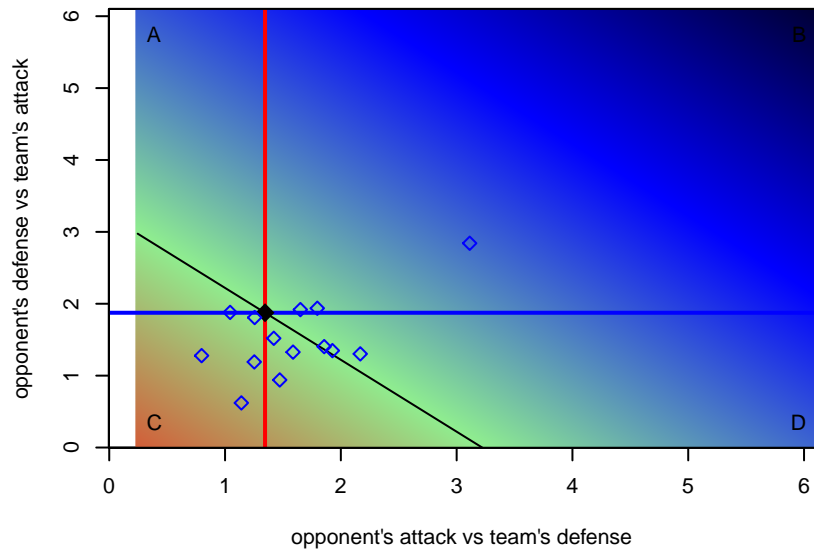

Pacific FC Force G01

Pacific FC
Battleground, WA
G01 total strength=1264
attack=6.52 defense=3.84
spr league = Win OYS G01 Div 1 White

alt names used:

Venues played:
2016 PCU Summer Classic U15-U16 Silver Re
2016 Bend Premier Cup Kat Williamson (Silver)
2016 Win OYS G01 Division 1 White

**attack and defense variance (black dot)
relative to other teams
and top 10 in region**

**attack and defense rating
relative to others at age
and all opponents in last 13 months**

**attack and defense rating
relative to others at age
and all opponents in last 13 months**

Performance relative to 13 month average

Performance relative to 13 month average

Distribution of opponents
 Red = Lose zone, Blue = Win zone, Green = Even
 Black line separates win/lose zones

lot. A=Neither has attack advantage, B=Opponent has both attack and defense advantage, C=Opponent has both attack and defense disadvantage, D=Both have