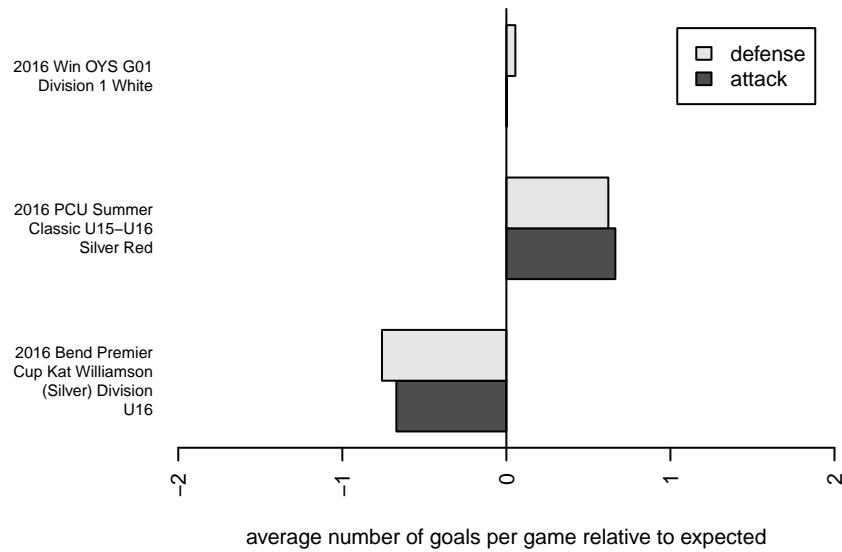

Pacific FC Force G01

Pacific FC
Battleground, WA
G01 total strength=1264
attack=6.52 defense=3.84
spr league = Win OYS G01 Div 1 White

alt names used:

Venues played:
2016 PCU Summer Classic U15-U16 Silver Re
2016 Bend Premier Cup Kat Williamson (Silver)
2016 Win OYS G01 Division 1 White

**attack and defense variance (black dot)
relative to other teams
and top 10 in region**

**attack and defense rating
relative to others at age
and all opponents in last 13 months**

**attack and defense rating
relative to others at age
and all opponents in last 13 months**

Performance relative to 13 month average

Performance relative to 13 month average

Distribution of opponents
 Red = Lose zone, Blue = Win zone, Green = Even
 Black line separates win/lose zones

lot. A=Neither has attack advantage, B=Opponent has both attack and defense advantage, C=Opponent has both attack and defense disadvantage, D=Both have