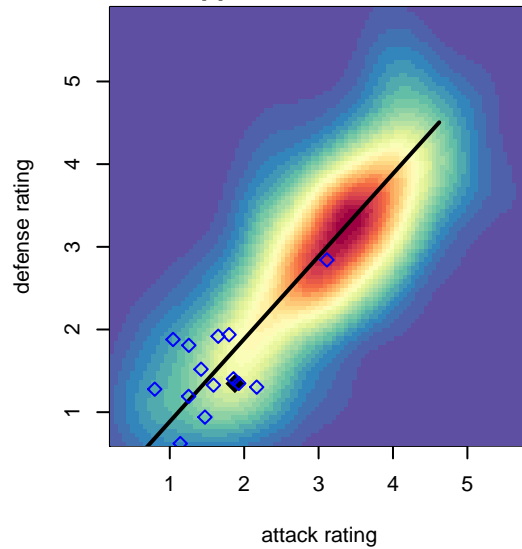

Pacific FC Force G01

Pacific FC
Battleground, WA
G01 total strength=1264
attack=6.52 defense=3.84
spr league = Win OYS G01 Div 1 White

alt names used:

Venues played:
2016 PCU Summer Classic U15-U16 Silver Re
2016 Bend Premier Cup Kat Williamson (Silver)
2016 Win OYS G01 Division 1 White

**attack and defense variance (black dot)
relative to other teams
and top 10 in region**

**attack and defense rating
relative to others at age
and all opponents in last 13 months**

**attack and defense rating
relative to others at age
and all opponents in last 13 months**

Performance relative to 13 month average

Performance relative to 13 month average

Distribution of opponents
 Red = Lose zone, Blue = Win zone, Green = Even
 Black line separates win/lose zones

lot. A=Neither has attack advantage, B=Opponent has both attack and defense advantage, C=Opponent has both attack and defense disadvantage, D=Both have