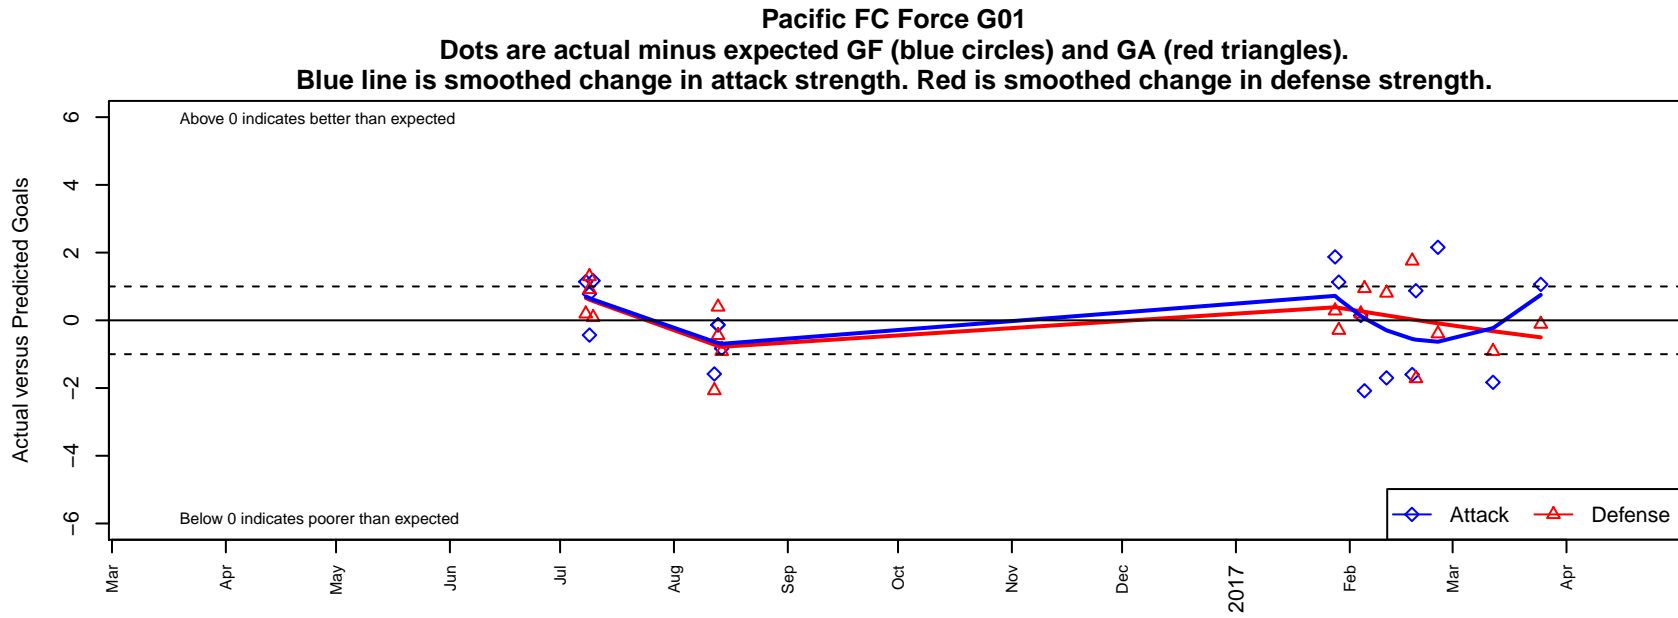

Pacific FC Force G01

Pacific FC
Battleground, WA
G01 total strength=1264
attack=6.52 defense=3.84
spr league = Win OYS G01 Div 1 White

alt names used:

Venues played:
2016 PCU Summer Classic U15-U16 Silver Re
2016 Bend Premier Cup Kat Williamson (Silver)
2016 Win OYS G01 Division 1 White

**attack and defense variance (black dot)
relative to other teams
and top 10 in region**

**attack and defense rating
relative to others at age
and all opponents in last 13 months**

**attack and defense rating
relative to others at age
and all opponents in last 13 months**

Performance relative to 13 month average

Performance relative to 13 month average

Distribution of opponents
 Red = Lose zone, Blue = Win zone, Green = Even
 Black line separates win/lose zones

lot. A=Neither has attack advantage, B=Opponent has both attack and defense advantage, C=Opponent has both attack and defense disadvantage, D=Both have