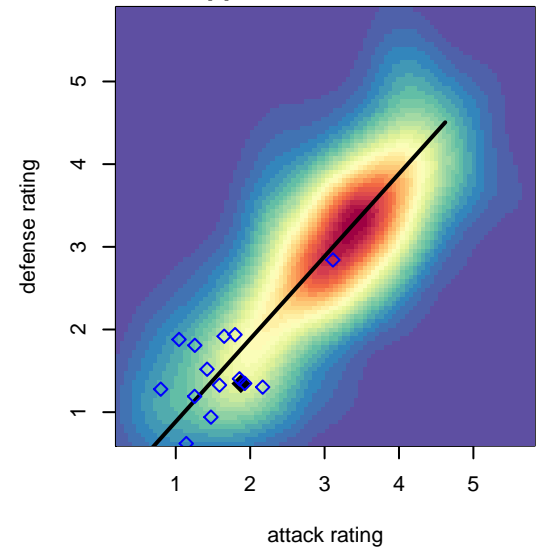

Pacific FC Force G01

Pacific FC
Battleground, WA
G01 total strength=1264
attack=6.52 defense=3.84
spr league = Win OYS G01 Div 1 White

alt names used:

Venues played:
2016 PCU Summer Classic U15-U16 Silver Re
2016 Bend Premier Cup Kat Williamson (Silver)
2016 Win OYS G01 Division 1 White

**attack and defense variance (black dot)
relative to other teams
and top 10 in region**

**attack and defense rating
relative to others at age
and all opponents in last 13 months**

**attack and defense rating
relative to others at age
and all opponents in last 13 months**

Performance relative to 13 month average

Performance relative to 13 month average

Distribution of opponents
 Red = Lose zone, Blue = Win zone, Green = Even
 Black line separates win/lose zones

lot. A=Neither has attack advantage, B=Opponent has both attack and defense advantage, C=Opponent has both attack and defense disadvantage, D=Both have