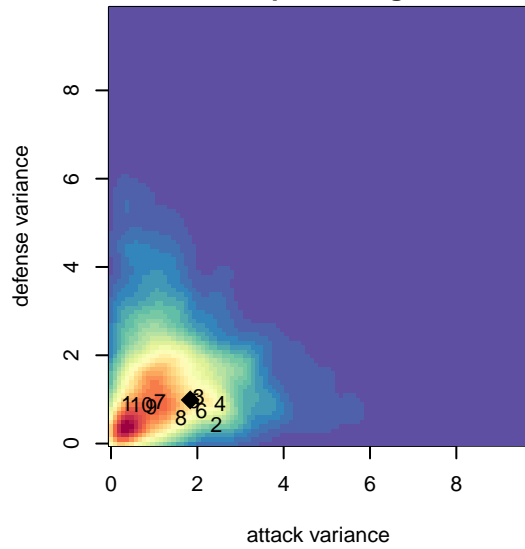

Pacific FC Force G01

Pacific FC
Battleground, WA
G01 total strength=1264
attack=6.52 defense=3.84
spr league = Win OYS G01 Div 1 White

alt names used:

Venues played:
2016 PCU Summer Classic U15-U16 Silver Re
2016 Bend Premier Cup Kat Williamson (Silver)
2016 Win OYS G01 Division 1 White

**attack and defense variance (black dot)
relative to other teams
and top 10 in region**

**attack and defense rating
relative to others at age
and all opponents in last 13 months**

**attack and defense rating
relative to others at age
and all opponents in last 13 months**

Performance relative to 13 month average

Performance relative to 13 month average

Distribution of opponents
 Red = Lose zone, Blue = Win zone, Green = Even
 Black line separates win/lose zones

lot. A=Neither has attack advantage, B=Opponent has both attack and defense advantage, C=Opponent has both attack and defense disadvantage, D=Both have